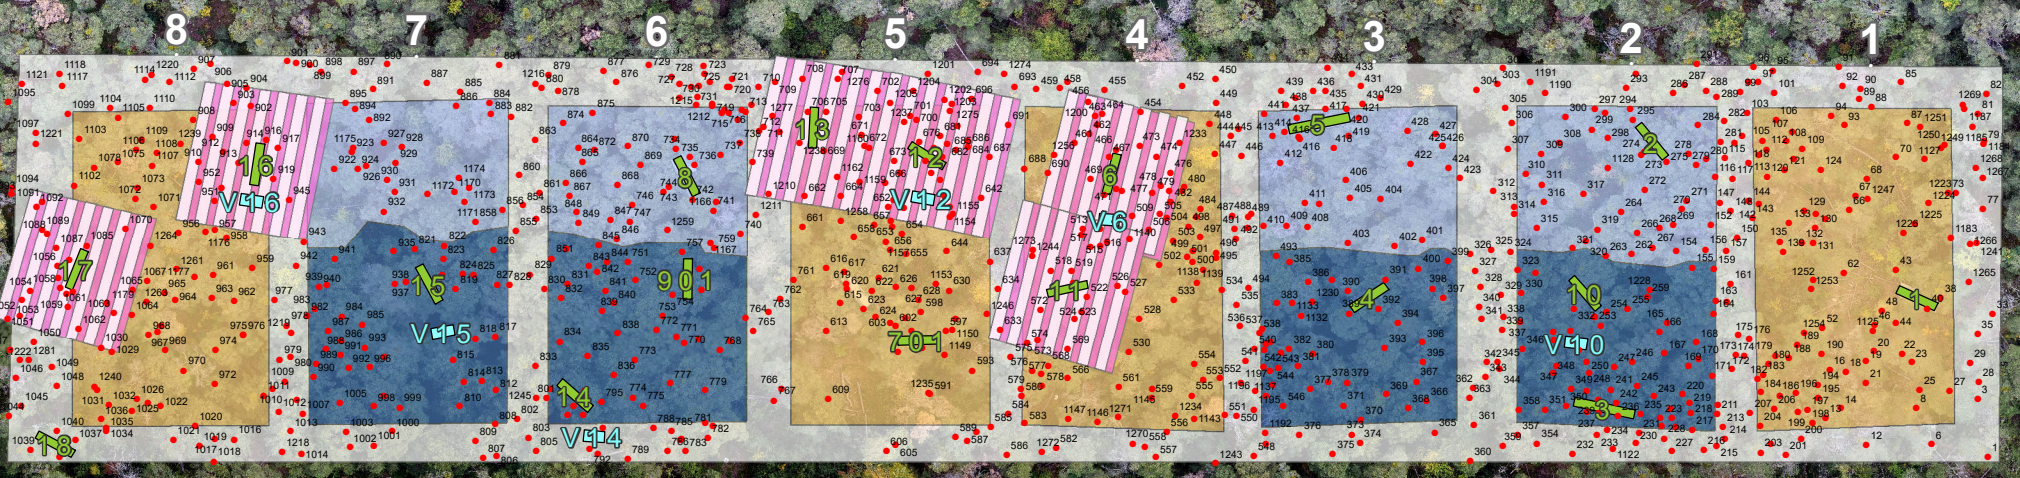

128100

RGB orthophoto from drone flight, Petra d'Odorico, WSL, 2021

WSL/LWF, Fluppi Sutter, 2024

- Trees
- VPD manipulation scaffold
- Measurement scaffold
- Roof
- Irrigation
- Irrigation stop
- Control
- Buffer zone